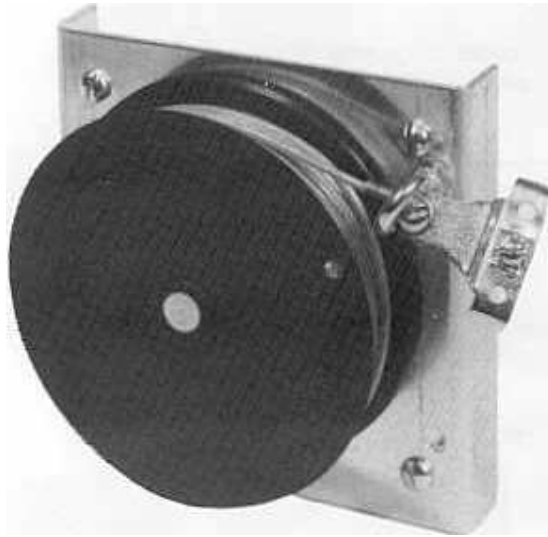

# Cable Retractor

## Advantages

- Reduces connector breakage and cable replacement
- Reduces labor costs
- Clean appearance
- Compact
- Handles large or small cables
- Mounts to wall or charger
- Easy installation.

Charger mount- Part #8700